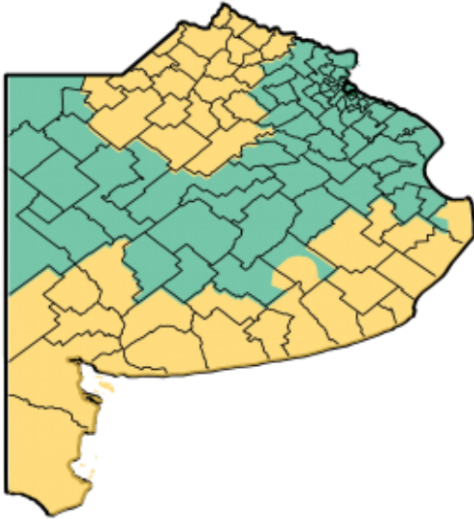

Alertas vigentes: 24 de abril de 2022

Sistema actualizado: 24 de abril de 2022 a las 06:00h

Válido hasta: 25 de abril 00:00 h

MAPA DE ALERTA

BUENOS AIRES

	Lluvia	Viento	Tormenta	Nevada	Viento zonda (*)	Visib. reducida por polvo en suspensión	Visib. reducida por ceniza volcánica	Visib. reducida por humo	Visib. reducida por nieblas
Zona Serrana de Coronel Pringles	NO HAY ALERTA	INFORMATE	NO HAY ALERTA	NO HAY ALERTA	NO HAY ALERTA	NO HAY ALERTA	NO HAY ALERTA	NO HAY ALERTA	NO HAY ALERTA
Zona Serrana de Cnel. Suárez	NO HAY ALERTA	INFORMATE	NO HAY ALERTA	NO HAY ALERTA	NO HAY ALERTA	NO HAY ALERTA	NO HAY ALERTA	NO HAY ALERTA	NO HAY ALERTA
Zona Serrana de Saavedra	NO HAY ALERTA	INFORMATE	NO HAY ALERTA	NO HAY ALERTA	NO HAY ALERTA	NO HAY ALERTA	NO HAY ALERTA	NO HAY ALERTA	NO HAY ALERTA
Zona Serrana de Tornquist	NO HAY ALERTA	INFORMATE	NO HAY ALERTA	NO HAY ALERTA	NO HAY ALERTA	NO HAY ALERTA	NO HAY ALERTA	NO HAY ALERTA	NO HAY ALERTA
La Costa	NO HAY ALERTA	INFORMATE	NO HAY ALERTA	NO HAY ALERTA	NO HAY ALERTA	NO HAY ALERTA	NO HAY ALERTA	NO HAY ALERTA	NO HAY ALERTA
Este de General Lavalle	NO HAY ALERTA	INFORMATE	NO HAY ALERTA	NO HAY ALERTA	NO HAY ALERTA	NO HAY ALERTA	NO HAY ALERTA	NO HAY ALERTA	NO HAY ALERTA
Zona Serrana de Benito Juárez	NO HAY ALERTA	INFORMATE	NO HAY ALERTA	NO HAY ALERTA	NO HAY ALERTA	NO HAY ALERTA	NO HAY ALERTA	NO HAY ALERTA	NO HAY ALERTA
Zona Serrana de Lobería	NO HAY ALERTA	INFORMATE	NO HAY ALERTA	NO HAY ALERTA	NO HAY ALERTA	NO HAY ALERTA	NO HAY ALERTA	NO HAY ALERTA	NO HAY ALERTA
Zona Serrana de Necochea	NO HAY ALERTA	INFORMATE	NO HAY ALERTA	NO HAY ALERTA	NO HAY ALERTA	NO HAY ALERTA	NO HAY ALERTA	NO HAY ALERTA	NO HAY ALERTA
Zona Serrana de Tandil	NO HAY ALERTA	INFORMATE	NO HAY ALERTA	NO HAY ALERTA	NO HAY ALERTA	NO HAY ALERTA	NO HAY ALERTA	NO HAY ALERTA	NO HAY ALERTA
Adolfo Alsina	NO HAY ALERTA	NO HAY ALERTA	NO HAY ALERTA	NO HAY ALERTA	NO HAY ALERTA	NO HAY ALERTA	NO HAY ALERTA	NO HAY ALERTA	NO HAY ALERTA
Daireaux	NO HAY ALERTA	NO HAY ALERTA	NO HAY ALERTA	NO HAY ALERTA	NO HAY ALERTA	NO HAY ALERTA	NO HAY ALERTA	NO HAY ALERTA	NO HAY ALERTA
Guaminí	NO HAY ALERTA	NO HAY ALERTA	NO HAY ALERTA	NO HAY ALERTA	NO HAY ALERTA	NO HAY ALERTA	NO HAY ALERTA	NO HAY ALERTA	NO HAY ALERTA
Pellegrini	NO HAY ALERTA	NO HAY ALERTA	NO HAY ALERTA	NO HAY ALERTA	NO HAY ALERTA	NO HAY ALERTA	NO HAY ALERTA	NO HAY ALERTA	NO HAY ALERTA
Salliqueló	NO HAY ALERTA	NO HAY ALERTA	NO HAY ALERTA	NO HAY ALERTA	NO HAY ALERTA	NO HAY ALERTA	NO HAY ALERTA	NO HAY ALERTA	NO HAY ALERTA
Trenque Lauquen	NO HAY ALERTA	NO HAY ALERTA	NO HAY ALERTA	NO HAY ALERTA	NO HAY ALERTA	NO HAY ALERTA	NO HAY ALERTA	NO HAY ALERTA	NO HAY ALERTA
Tres Lomas	NO HAY ALERTA	NO HAY ALERTA	NO HAY ALERTA	NO HAY ALERTA	NO HAY ALERTA	NO HAY ALERTA	NO HAY ALERTA	NO HAY ALERTA	NO HAY ALERTA

Referencias

- NO HAY ALERTA
- INFORMATE
- PREPARATE
- SEGUI INSTRUCCIONES OFICIALES
- ADVERTENCIAS

* No aplica para esta provincia