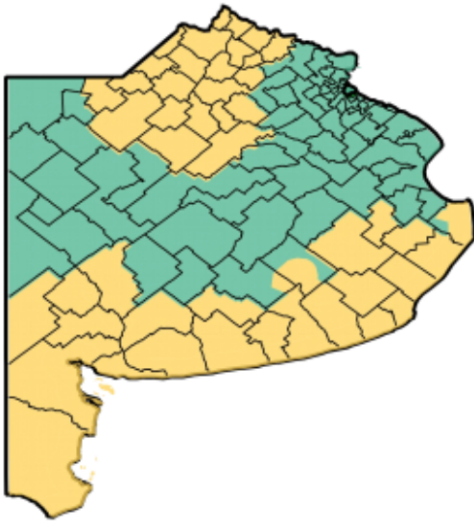

Alertas vigentes: 24 de abril de 2022

Sistema actualizado: 24 de abril de 2022 a las 06:00h

Válido hasta: 25 de abril 00:00 h

MAPA DE ALERTA

BUENOS AIRES

	Lluvia	Viento	Tormenta	Nevada	Viento zonda (*)	Visib. reducida por polvo en suspensión	Visib. reducida por ceniza volcánica	Visib. reducida por humo	Visib. reducida por nieblas
Adolfo Gonzales Chaves	NO HAY ALERTA	INFORMATE	NO HAY ALERTA	NO HAY ALERTA	NO HAY ALERTA	NO HAY ALERTA	NO HAY ALERTA	NO HAY ALERTA	NO HAY ALERTA
Norte de Coronel Dorrego	NO HAY ALERTA	INFORMATE	NO HAY ALERTA	NO HAY ALERTA	NO HAY ALERTA	NO HAY ALERTA	NO HAY ALERTA	NO HAY ALERTA	NO HAY ALERTA
Centro de Lobería	NO HAY ALERTA	INFORMATE	NO HAY ALERTA	NO HAY ALERTA	NO HAY ALERTA	NO HAY ALERTA	NO HAY ALERTA	NO HAY ALERTA	NO HAY ALERTA
Norte de Necochea	NO HAY ALERTA	INFORMATE	NO HAY ALERTA	NO HAY ALERTA	NO HAY ALERTA	NO HAY ALERTA	NO HAY ALERTA	NO HAY ALERTA	NO HAY ALERTA
Norte de San Cayetano	NO HAY ALERTA	INFORMATE	NO HAY ALERTA	NO HAY ALERTA	NO HAY ALERTA	NO HAY ALERTA	NO HAY ALERTA	NO HAY ALERTA	NO HAY ALERTA
Norte de Tres Arroyos	NO HAY ALERTA	INFORMATE	NO HAY ALERTA	NO HAY ALERTA	NO HAY ALERTA	NO HAY ALERTA	NO HAY ALERTA	NO HAY ALERTA	NO HAY ALERTA
Costa de Patagones	NO HAY ALERTA	INFORMATE	NO HAY ALERTA	NO HAY ALERTA	NO HAY ALERTA	NO HAY ALERTA	NO HAY ALERTA	NO HAY ALERTA	NO HAY ALERTA
Campana	NO HAY ALERTA	NO HAY ALERTA	NO HAY ALERTA	NO HAY ALERTA	NO HAY ALERTA	NO HAY ALERTA	NO HAY ALERTA	NO HAY ALERTA	NO HAY ALERTA
Exaltación de la Cruz	NO HAY ALERTA	NO HAY ALERTA	NO HAY ALERTA	NO HAY ALERTA	NO HAY ALERTA	NO HAY ALERTA	NO HAY ALERTA	NO HAY ALERTA	NO HAY ALERTA
San Antonio de Areco	NO HAY ALERTA	NO HAY ALERTA	NO HAY ALERTA	NO HAY ALERTA	NO HAY ALERTA	NO HAY ALERTA	NO HAY ALERTA	NO HAY ALERTA	NO HAY ALERTA
Zárate	NO HAY ALERTA	NO HAY ALERTA	NO HAY ALERTA	NO HAY ALERTA	NO HAY ALERTA	NO HAY ALERTA	NO HAY ALERTA	NO HAY ALERTA	NO HAY ALERTA

Referencias

- NO HAY ALERTA
- INFORMATE
- PREPARATE
- SEGUI INSTRUCCIONES OFICIALES
- ADVERTENCIAS

* No aplica para esta provincia