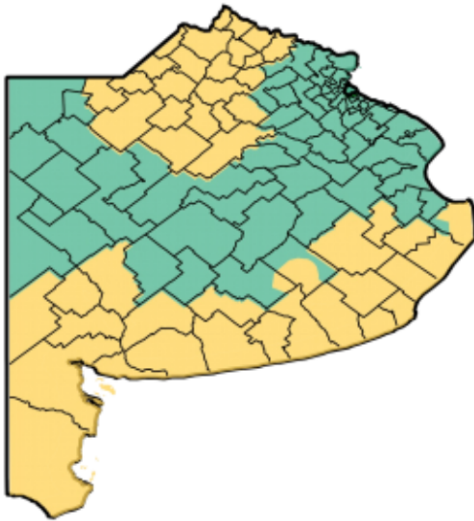

Alertas vigentes: 24 de abril de 2022

Sistema actualizado: 24 de abril de 2022 a las 06:00h

Válido hasta: 25 de abril 00:00 h

MAPA DE ALERTA

BUENOS AIRES